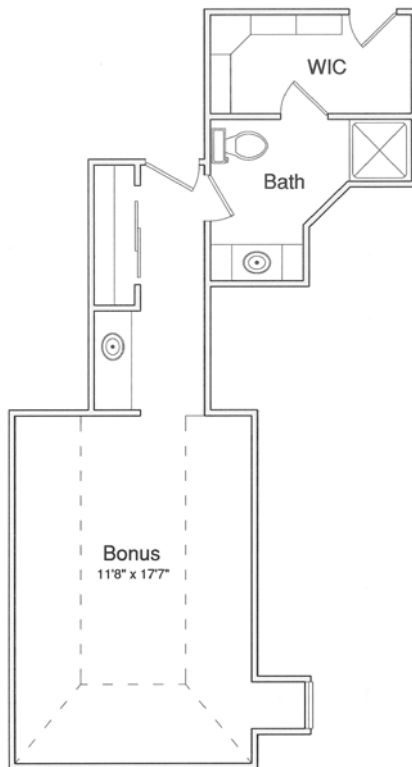

O W E N S

Design &
Construction

The Fine Art of Homebuilding

BONUS ROOM PLAN

901 BROMLEY HALL
FLORENCE, S.C.

901 S. Santiago Dr., Suite L • Florence, S.C. 29501 • 843.206.9313
www.fineartofhomebuilding.com